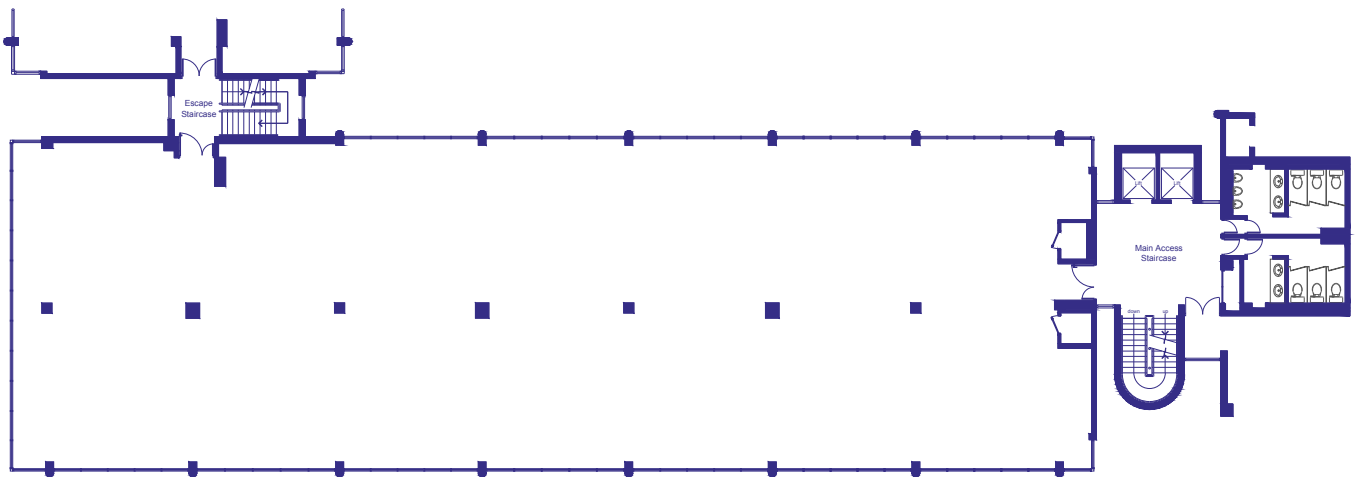

cardinal square
DERBY

LEVEL 1

SOUTH
POINT

AREA: 6,436 SQ FT

cardinal square
DERBY

LEVEL 2

SOUTH
POINT

AREA: 6,436 SQ FT

cardinal square
DERBY

LEVEL 3

SOUTH
POINT

SUITE 1 AREA: 2,206 SQ FT

SUITE 2 AREA: 2,719 SQ FT (UNDER OFFER)

SUITE 3 AREA: 1,356 SQ FT