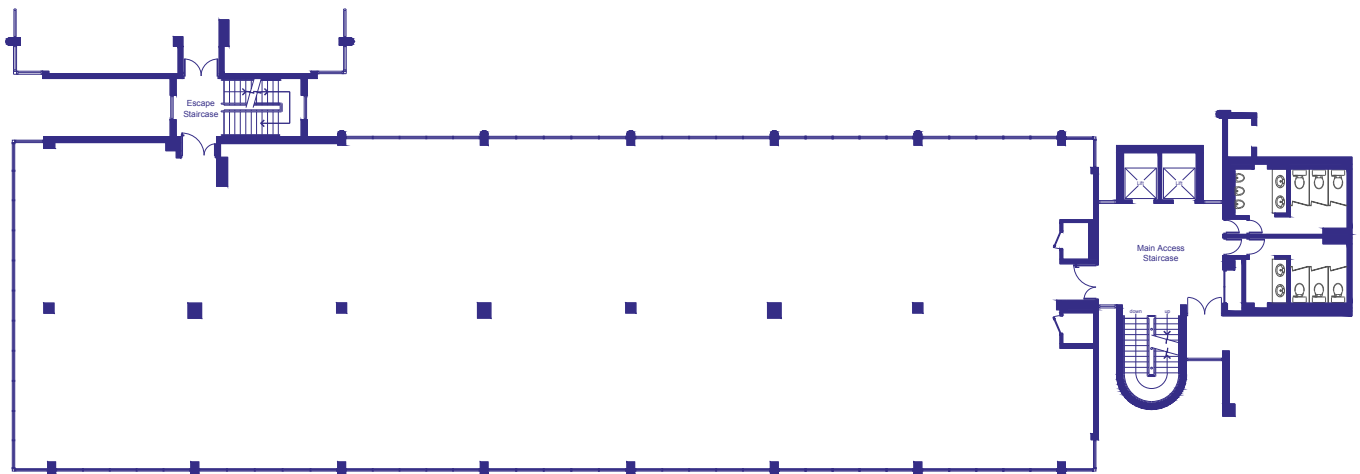

cardinal square
DERBY

LEVEL 1

SOUTH
POINT

AREA: 6,436 SQ FT

cardinal square
DERBY

LEVEL 2

SOUTH
POINT

AREA: 6,436 SQ FT

cardinal square
DERBY

LEVEL 3

SOUTH
POINT

SUITE 1 AREA: 2,206 SQ FT

SUITE 2 AREA: 2,719 SQ FT (UNDER OFFER)

SUITE 3 AREA: 1,356 SQ FT