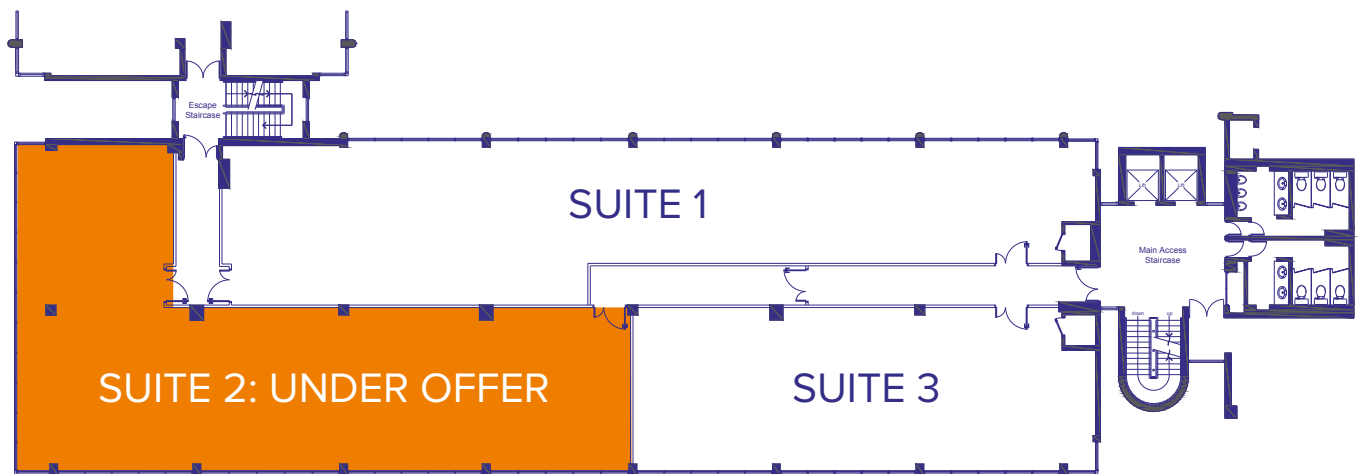

cardinal square
DERBY

LEVEL 1

SOUTH
POINT

AREA: 6,436 SQ FT

cardinal square
DERBY

LEVEL 2

SOUTH
POINT

AREA: 6,436 SQ FT

cardinal square
DERBY

LEVEL 3

SOUTH
POINT

SUITE 1 AREA: 2,206 SQ FT

SUITE 2 AREA: 2,719 SQ FT (UNDER OFFER)

SUITE 3 AREA: 1,356 SQ FT